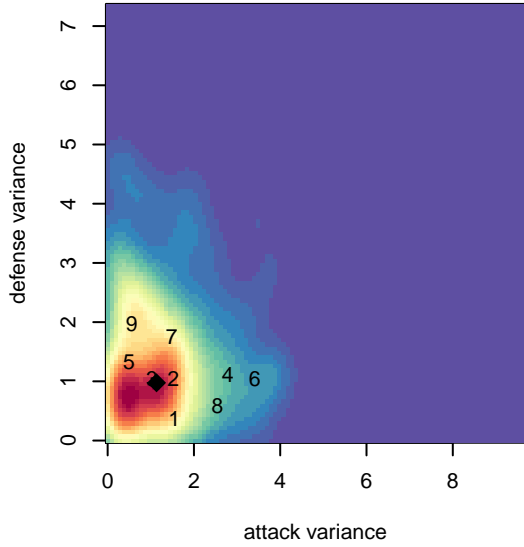

# Crossfire Premier Metzger G97

Crossfire Premier  
 Redmond, WA  
 G97 total strength=1337  
 attack=5.26 defense=7.88  
 fall league = Win RCL G96 Div 3  
 notes= B—; Metzger 2015

alt names used:  
 Crossfire Premier G97 B

Venues played:  
 2015 Nike Crossfire Challenge Gold Group U19  
 2015 Win RCL G96 Div 3  
 2015 PacNW Winter Classic Premier U19  
 2015 WYS Presidents Cup G97 19 Div 2

**Crossfire Premier Metzger G97**  
 Dots are actual minus expected GF (blue circles) and GA (red triangles).  
 Blue line is smoothed change in attack strength. Red is smoothed change in defense strength.

**attack and defense variance (black dot)  
relative to other teams  
and top 10 in region**

**attack and defense rating  
relative to others at age  
and all opponents in last 13 months**

**Performance relative to 13 month average**