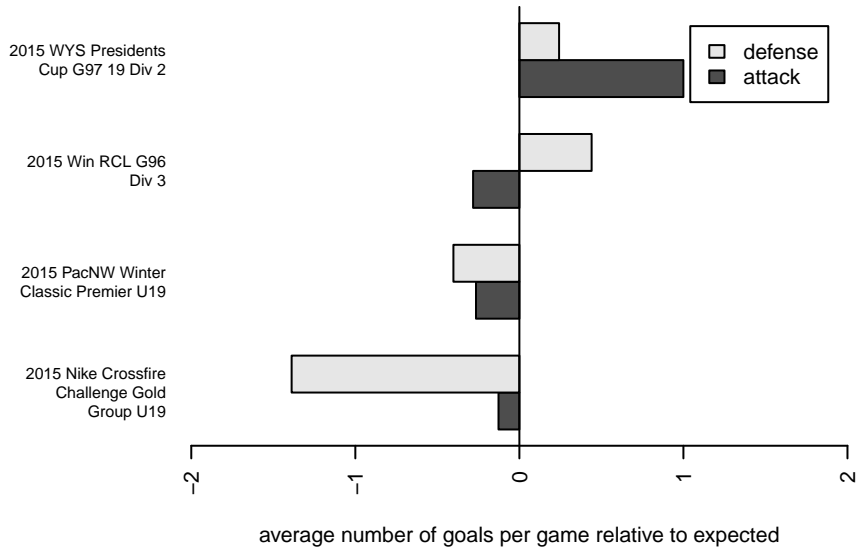

# Crossfire Premier Metzger G97

Crossfire Premier  
 Redmond, WA  
 G97 total strength=1337  
 attack=5.26 defense=7.88  
 fall league = Win RCL G96 Div 3  
 notes= B—; Metzger 2015

alt names used:  
 Crossfire Premier G97 B

Venues played:  
 2015 Nike Crossfire Challenge Gold Group U19  
 2015 Win RCL G96 Div 3  
 2015 PacNW Winter Classic Premier U19  
 2015 WYS Presidents Cup G97 19 Div 2

**Crossfire Premier Metzger G97**  
 Dots are actual minus expected GF (blue circles) and GA (red triangles).  
 Blue line is smoothed change in attack strength. Red is smoothed change in defense strength.

**attack and defense variance (black dot)  
relative to other teams  
and top 10 in region**

**attack and defense rating  
relative to others at age  
and all opponents in last 13 months**

**Performance relative to 13 month average**