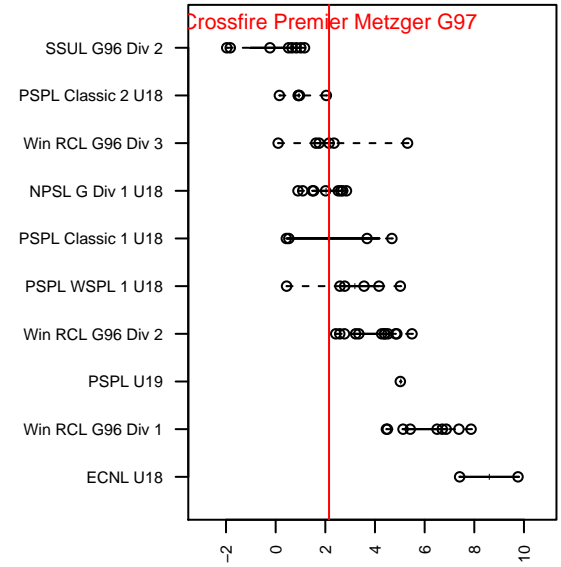

# Crossfire Premier Metzger G97

Crossfire Premier  
 Redmond, WA  
 G97 total strength=1337  
 attack=5.26 defense=7.88  
 fall league = Win RCL G96 Div 3  
 notes= B—; Metzger 2015

alt names used:  
 Crossfire Premier G97 B

Venues played:  
 2015 Nike Crossfire Challenge Gold Group U19  
 2015 Win RCL G96 Div 3  
 2015 PacNW Winter Classic Premier U19  
 2015 WYS Presidents Cup G97 19 Div 2

**Crossfire Premier Metzger G97**  
 Dots are actual minus expected GF (blue circles) and GA (red triangles).  
 Blue line is smoothed change in attack strength. Red is smoothed change in defense strength.

**attack and defense variance (black dot)  
relative to other teams  
and top 10 in region**

**attack and defense rating  
relative to others at age  
and all opponents in last 13 months**

**Performance relative to 13 month average**