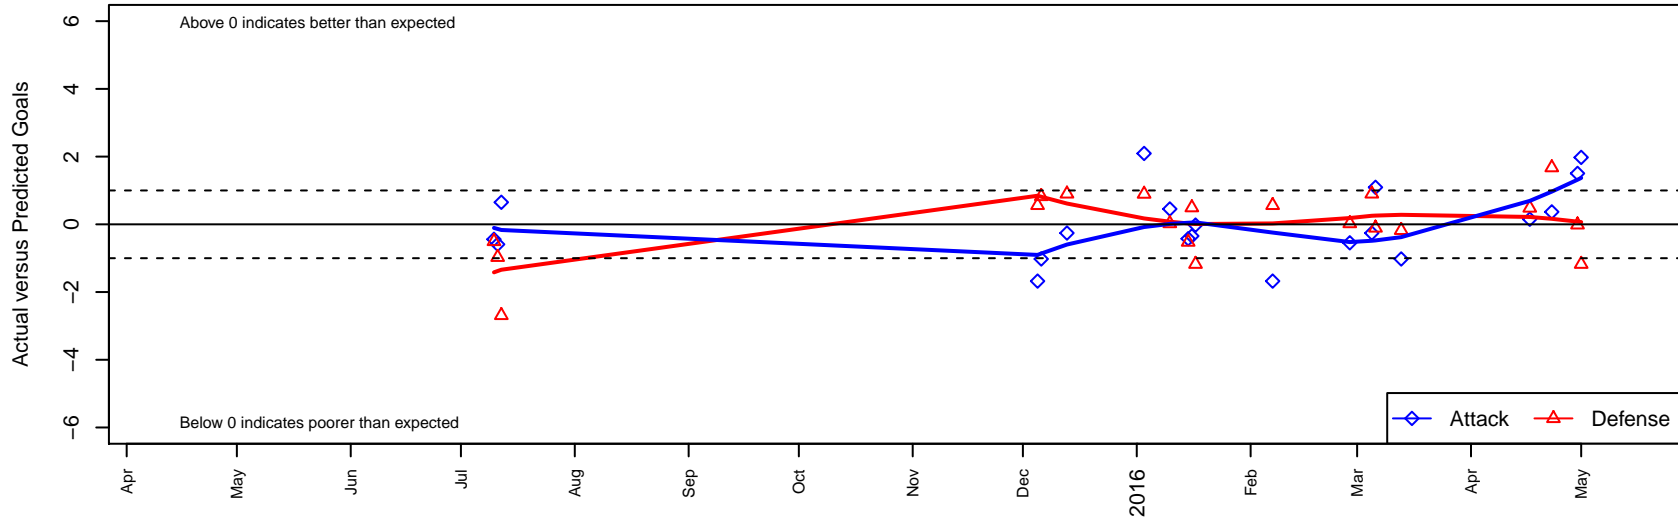

# Crossfire Premier Metzger G97

Crossfire Premier  
 Redmond, WA  
 G97 total strength=1337  
 attack=5.26 defense=7.88  
 fall league = Win RCL G96 Div 3  
 notes= B—; Metzger 2015

alt names used:  
 Crossfire Premier G97 B

Venues played:  
 2015 Nike Crossfire Challenge Gold Group U19  
 2015 Win RCL G96 Div 3  
 2015 PacNW Winter Classic Premier U19  
 2015 WYS Presidents Cup G97 19 Div 2

**Crossfire Premier Metzger G97**  
 Dots are actual minus expected GF (blue circles) and GA (red triangles).  
 Blue line is smoothed change in attack strength. Red is smoothed change in defense strength.

**attack and defense variance (black dot)  
relative to other teams  
and top 10 in region**

**attack and defense rating  
relative to others at age  
and all opponents in last 13 months**

**Performance relative to 13 month average**