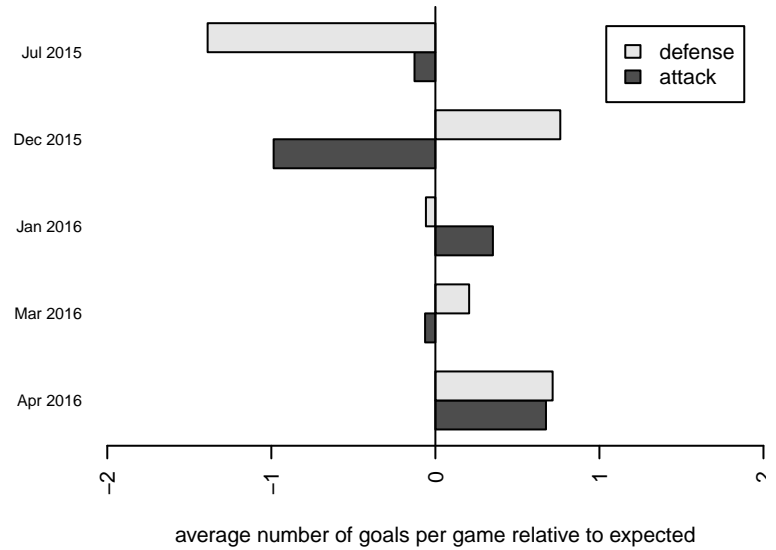

Performance relative to 13 month average