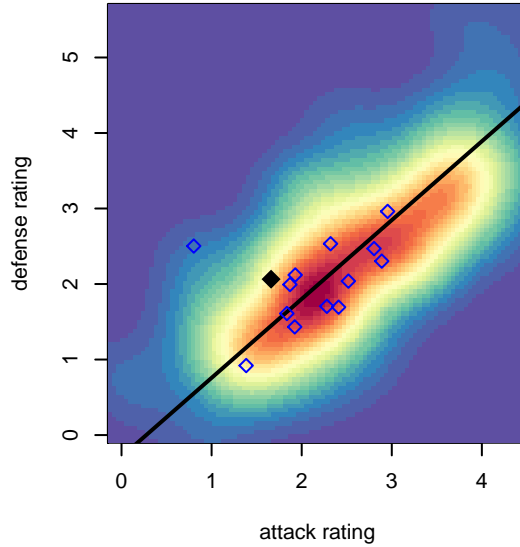

# Crossfire Premier Metzger G97

Crossfire Premier  
 Redmond, WA  
 G97 total strength=1337  
 attack=5.26 defense=7.88  
 fall league = Win RCL G96 Div 3  
 notes= B—; Metzger 2015

alt names used:  
 Crossfire Premier G97 B

Venues played:  
 2015 Nike Crossfire Challenge Gold Group U19  
 2015 Win RCL G96 Div 3  
 2015 PacNW Winter Classic Premier U19  
 2015 WYS Presidents Cup G97 19 Div 2

**Crossfire Premier Metzger G97**  
 Dots are actual minus expected GF (blue circles) and GA (red triangles).  
 Blue line is smoothed change in attack strength. Red is smoothed change in defense strength.

**attack and defense variance (black dot)  
relative to other teams  
and top 10 in region**

**attack and defense rating  
relative to others at age  
and all opponents in last 13 months**

**Performance relative to 13 month average**